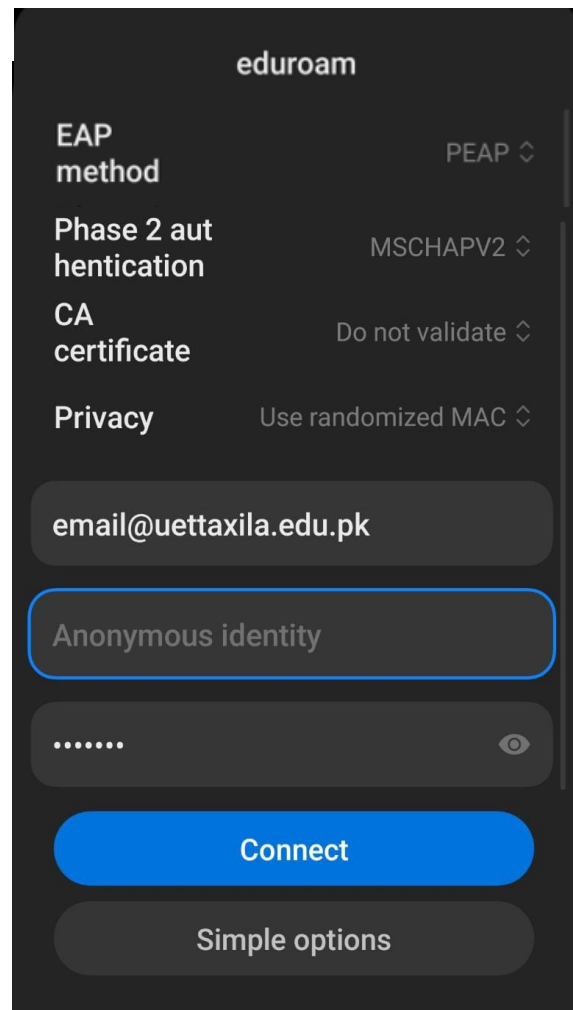

How to connect with “eduroam” Wi-Fi Service provided by UET Taxila

For Android Users: Use the Following Options

For Android 12 updated version use the following setting in sequence

- | | |
|---------------------------|--|
| EAP method | PEAP |
| Phase2 Authentication | MSCHAPV2 |
| CA Certificate | Use System Certificate |
| Online Certificate Status | Do Not Validate |
| Identity | 19-ee-555@students.uettaxila.edu.pk |

Password

Note: Passwords for Email and eduroam will be separate; however, the username will be the same.

For Office 365 email service log on at: <http://mail.uettaxila.edu.pk/>

Use Email studentID@students.uettaxilae.du.pk