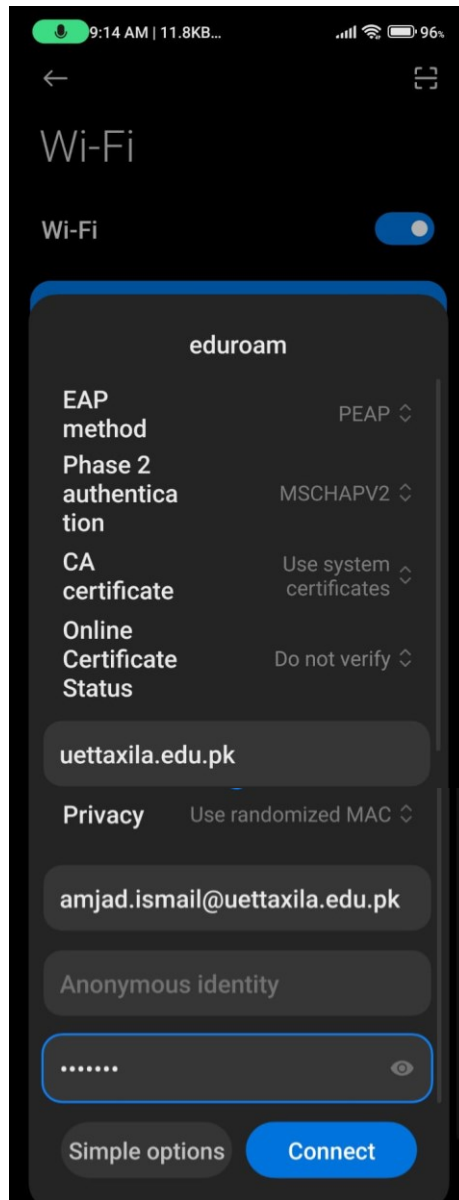

How to connect with “eduroam” Wi-Fi Service provided by UET Taxila

For Android Users: Use the Following Options

For Android 12 updated version use the following setting in sequence

- | | |
|---------------------------|--|
| EAP method | PEAP |
| Phase2 Authentication | MSCHAPV2 |
| CA Certificate | Use System Certificate |
| Online Certificate Status | Do Not Validate |
| Identity | 19-ee-555@students.uettaxila.edu.pk |

Password

Note: Passwords for Email and eduroam will be separate; however, the username will be the same.

For Office 365 email service log on at: <http://mail.uettaxila.edu.pk/>

Use Email studentID@students.uettaxilae.du.pk